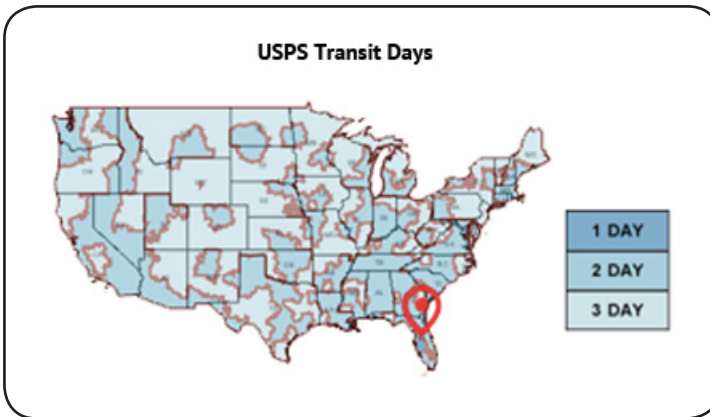

Shipping Information:

Domestic orders shipping via UPS and USPS will be packaged and sent within 1-2 business days. Orders placed on the weekend or a holiday will ship on the next business day. Tracking numbers will be sent via e-mail as soon as your package ships. Domestic shipments exclude California.

Hazmat orders MUST ship UPS Ground. We reserve the right to change shipping vendors, depending on the Hazmat restrictions with your order. Changes will not affect your shipping rates or extend the ship time for your order. See the maps below for transit days for USPS Priority and UPS Ground.