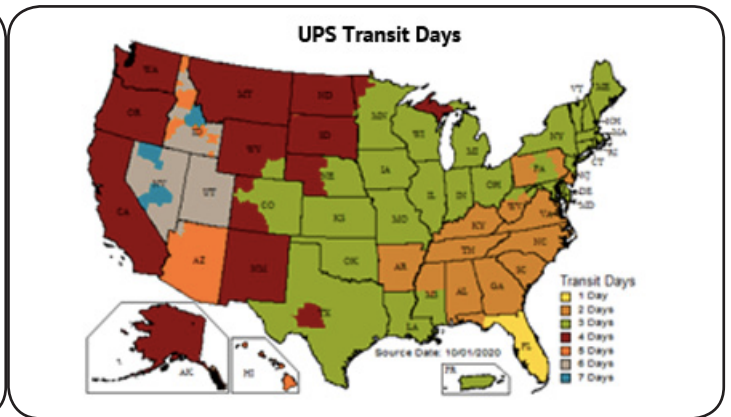

Shipping Information:

Domestic orders shipping via UPS and USPS will be packaged and sent within 1-2 business days. Orders placed on the weekend or a holiday will ship on the next business day. Tracking numbers will be sent via e-mail as soon as your package ships. Domestic shipments exclude California.

Hazmat orders MUST ship UPS Ground. We reserve the right to change shipping vendors, depending on the Hazmat restrictions with your order. Changes will not affect your shipping rates or extend the ship time for your order. See the maps below for transit days for USPS Priority and UPS Ground.