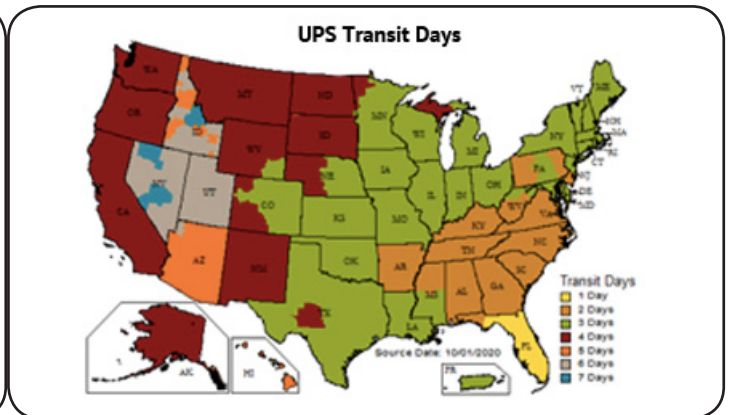

Connect with us!

Shipping Information:

Domestic orders shipping via UPS and USPS will be packaged and sent within 1-2 business days. Orders placed on the weekend or a holiday will ship on the next business day. Tracking numbers will be sent via e-mail as soon as your package ships. Domestic shipments exclude California.

Hazmat orders MUST ship UPS Ground. We reserve the right to change shipping vendors, depending on the Hazmat restrictions with your order. Changes will not affect your shipping rates or extend the ship time for your order. See the maps below for transit days for USPS Priority and UPS Ground.