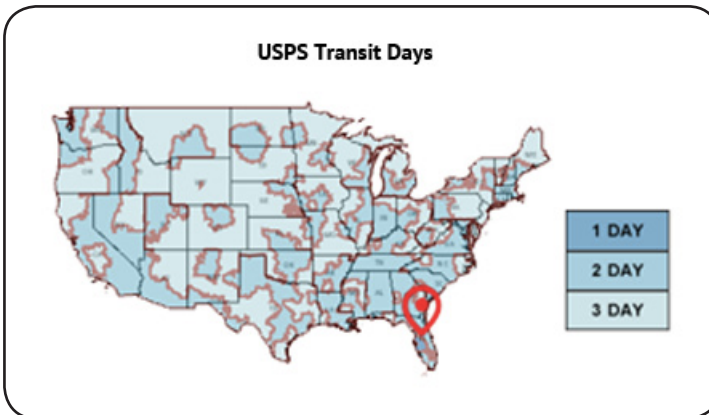

Connect with us!

Shipping Information:

Domestic orders shipping via UPS and USPS will be packaged and sent within 1-2 business days. Orders placed on the weekend or a holiday will ship on the next business day. Tracking numbers will be sent via e-mail as soon as your package ships. Domestic shipments exclude California.

Hazmat orders MUST ship UPS Ground. We reserve the right to change shipping vendors, depending on the Hazmat restrictions with your order. Changes will not affect your shipping rates or extend the ship time for your order. See the maps below for transit days for USPS Priority and UPS Ground.